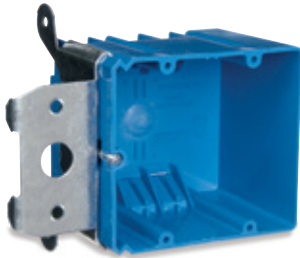

### Two-Gang Adjustable — For New Work

- Design enables adjustment from 0" to 1¼" after installation
- Ideal for new work or retrofit upgrade applications
- Backless low-voltage bracket and floor box designs available
- Ideal for various drywall thicknesses and wall finishes

#### Two-Gang Adjustable 34.0 Cu. In.

CAT. NO.	SIZE CU. IN.	MOUNTING MEANS	DESCRIPTION	DIMENSIONS (IN.)	STD. CTN.
B234ADJ	34.0	Adjustable Bracket	Adjusts 0"–1¼"	4 W x 3¾ H x 3 D	16
B234ADJC	34.0	Adjustable Bracket	Large 220V Knockout	5¾ W x 3¾ H x 3 D	16