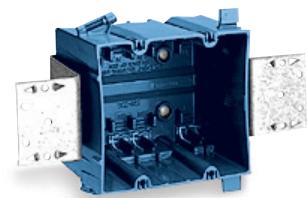

SB2-236-FS